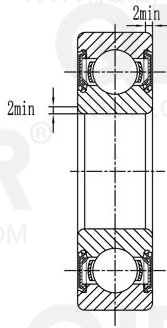

QIBR®  
WWW.QIBR.COM

QIBR®  
WWW.QIBR.COM

QIBR®  
WWW.QIBR.COM

QIBR®  
BEARINGS

LUOYANG QIBR BEARING CO., LTD  
<http://www.QIBR.com>

Deep Groove Ball Bearing

PART  
NUMBER 16038 2RS