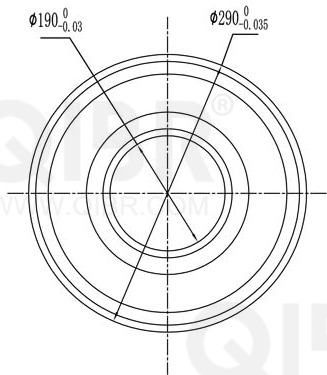

QIBR®  
WWW.QIBR.COM

QIBR®  
WWW.QIBR.COM

QIBR®  
WWW.QIBR.COM

QIBR®  
BEARINGS

LUOYANG QIBR BEARING CO., LTD  
<http://www.QIBR.com>

Deep Groove Ball Bearing

PART  
NUMBER 16038 2RS