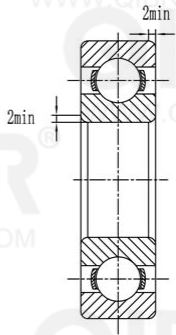

QIBR®
WWW.QIBR.COM

QIBR®
WWW.QIBR.COM

QIBR®
WWW.QIBR.COM

WWW.QIBR.COM

QIBR® LUOYANG QIBR BEARING CO., LTD
BEARINGS <http://www.QIBR.com>

Deep Groove Ball Bearing

PART NUMBER
16036