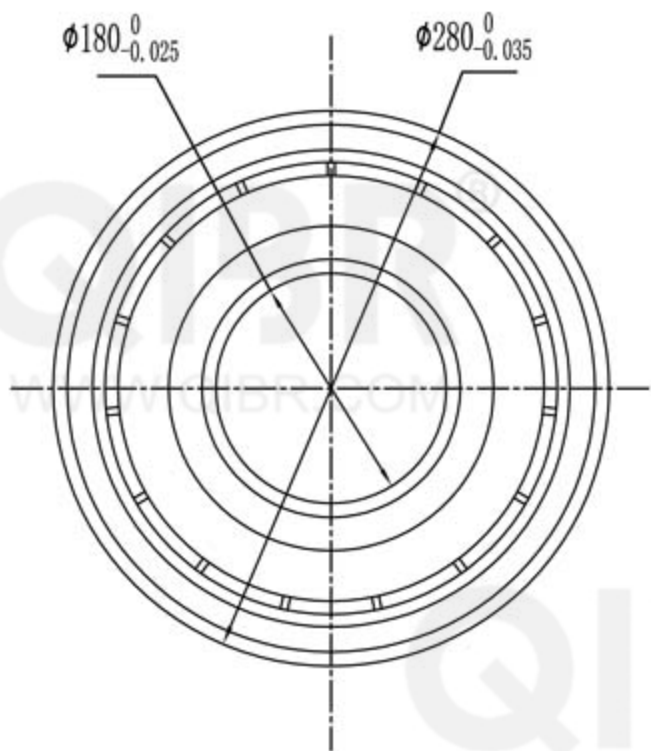

QIBR®
WWW.QIBR.COM

QIBR®
WWW.QIBR.COM

QIBR®
BEARINGS

LUOYANG QIBR BEARING CO., LTD
<http://www.QIBR.com>

Deep Groove Ball Bearing

PART
NUMBER 16036 2RZ