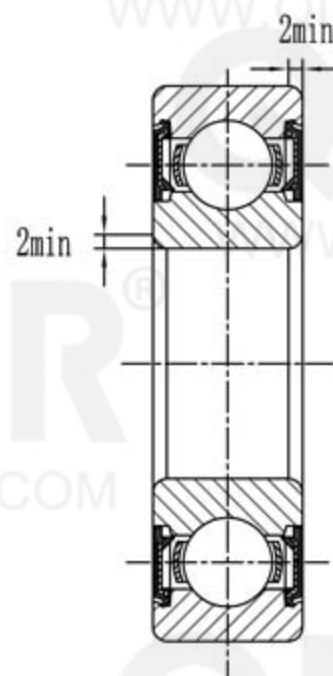

QIBR®
WWW.QIBR.COM

QIBR®
WWW.QIBR.COM

QIBR®
BEARINGS

LUOYANG QIBR BEARING CO., LTD
<http://www.QIBR.com>

Deep Groove Ball Bearing

PART
NUMBER 16036 2RZ