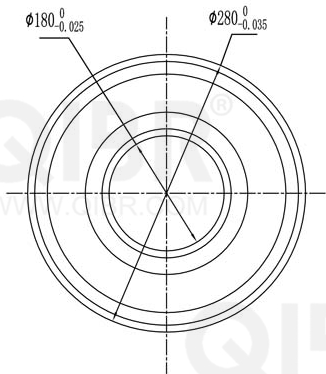

QIBR®
WWW.QIBR.COM

QIBR®
WWW.QIBR.COM

QIBR®
WWW.QIBR.COM

QIBR®
BEARINGS

LUOYANG QIBR BEARING CO., LTD
<http://www.QIBR.com>

Deep Groove Ball Bearing

PART
NUMBER 16036 2RS