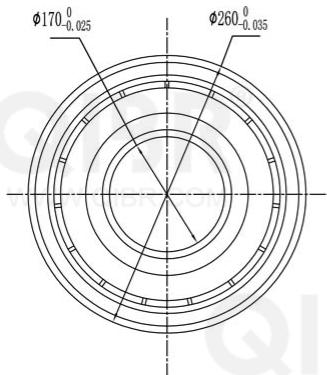

QIBR®
WWW.QIBR.COM

QIBR®
WWW.QIBR.COM

QIBR®
WWW.QIBR.COM

WWW.QIBR.COM

QIBR®
BEARINGS

LUOYANG QIBR BEARING CO., LTD
<http://www.QIBR.com>

Deep Groove Ball Bearing

PART
NUMBER 16034ZZ