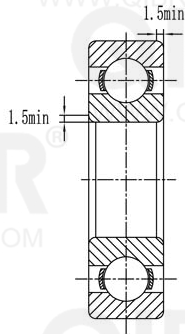

QIBR®
WWW.QIBR.COM

QIBR®
WWW.QIBR.COM

QIBR®
WWW.QIBR.COM

WWW.QIBR.COM

QIBR®
BEARINGS

LUOYANG QIBR BEARING CO., LTD
<http://www.QIBR.com>

Deep Groove Ball Bearing

PART
NUMBER 16034