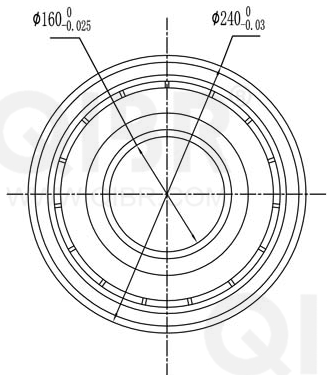

QIBR®
WWW.QIBR.COM

QIBR®
WWW.QIBR.COM

QIBR®
WWW.QIBR.COM

QIBR®
BEARINGS

LUOYANG QIBR BEARING CO., LTD
<http://www.QIBR.com>

Deep Groove Ball Bearing

PART
NUMBER 16032ZZ