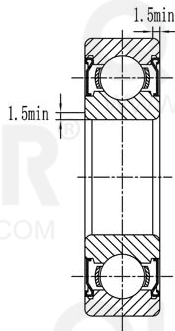

QIBR®
WWW.QIBR.COM

QIBR®
WWW.QIBR.COM

QIBR®
WWW.QIBR.COM

QIBR®
BEARINGS

LUOYANG QIBR BEARING CO., LTD
<http://www.QIBR.com>

Deep Groove Ball Bearing

PART
NUMBER 16032ZZ