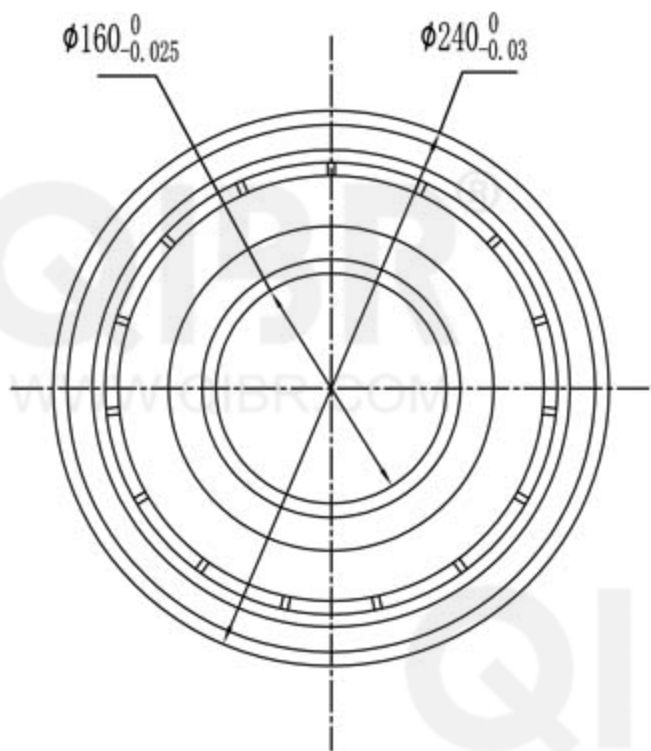

QIBR®
WWW.QIBR.COM

QIBR®
WWW.QIBR.COM

QIBR®
BEARINGS

LUOYANG QIBR BEARING CO., LTD
<http://www.QIBR.com>

Deep Groove Ball Bearing

PART
NUMBER 16032 2RZ