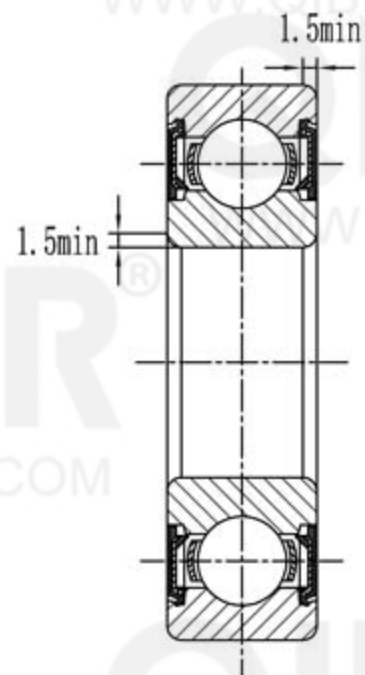

QIBR®
WWW.QIBR.COM

QIBR®
WWW.QIBR.COM

QIBR®
BEARINGS

LUOYANG QIBR BEARING CO., LTD
<http://www.QIBR.com>

Deep Groove Ball Bearing

PART
NUMBER 16032 2RZ