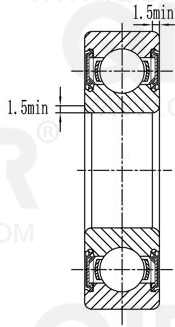

QIBR®  
WWW.QIBR.COM

QIBR®  
WWW.QIBR.COM

QIBR®  
WWW.QIBR.COM

**QIBR®**  
BEARINGS

LUOYANG QIBR BEARING CO., LTD  
<http://www.QIBR.com>

Deep Groove Ball Bearing

PART NUMBER  
16032 2RS