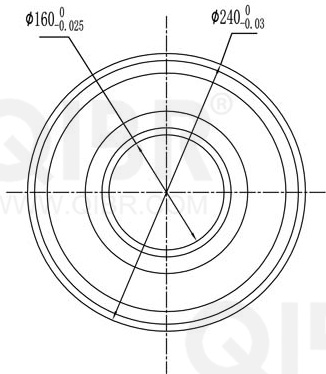

QIBR®  
WWW.QIBR.COM

QIBR®  
WWW.QIBR.COM

QIBR®  
WWW.QIBR.COM

**QIBR®**  
BEARINGS

LUOYANG QIBR BEARING CO., LTD  
<http://www.QIBR.com>

Deep Groove Ball Bearing

PART NUMBER  
16032 2RS