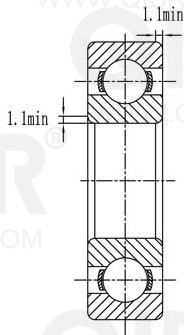

QIBR®  
WWW.QIBR.COM

QIBR®  
WWW.QIBR.COM

QIBR®  
WWW.QIBR.COM

QIBR®  
BEARINGS

LUOYANG QIBR BEARING CO., LTD  
<http://www.QIBR.com>

Deep Groove Ball Bearing

PART  
NUMBER 16030