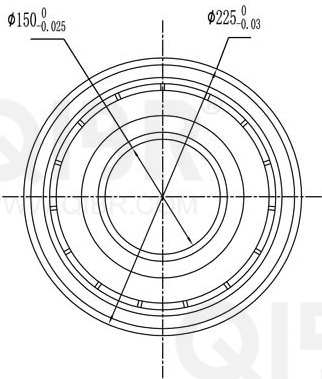

QIBR®  
WWW.QIBR.COM

QIBR®  
WWW.QIBR.COM

QIBR®  
WWW.QIBR.COM

QIBR®  
BEARINGS

LUOYANG QIBR BEARING CO., LTD  
<http://www.QIBR.com>

Deep Groove Ball Bearing

PART  
NUMBER 16030