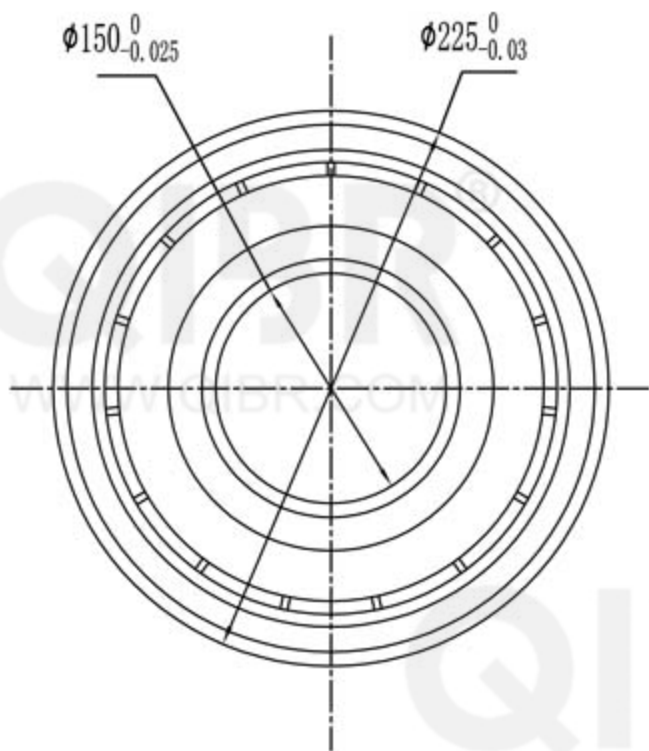

QIBR®
WWW.QIBR.COM

QIBR®
WWW.QIBR.COM

QIBR®
BEARINGS

LUOYANG QIBR BEARING CO., LTD
<http://www.QIBR.com>

Deep Groove Ball Bearing

PART
NUMBER 16030 2RZ