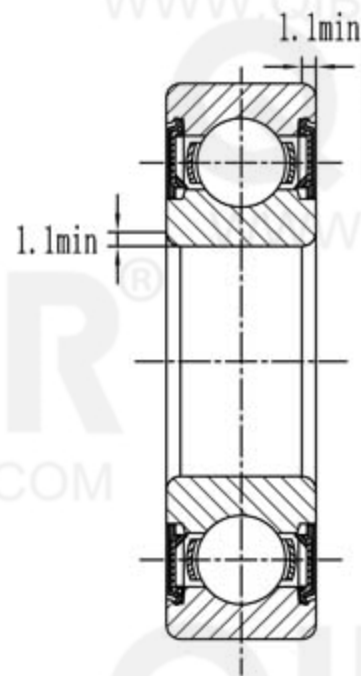

QIBR®
WWW.QIBR.COM

QIBR®
WWW.QIBR.COM

QIBR®
BEARINGS

LUOYANG QIBR BEARING CO., LTD
<http://www.QIBR.com>

Deep Groove Ball Bearing

PART
NUMBER 16030 2RZ