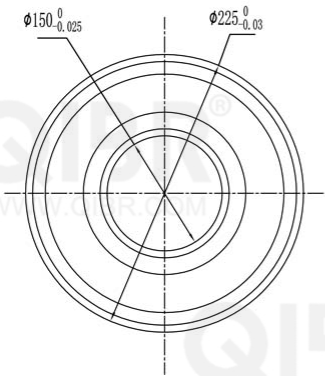

QIBR®
WWW.QIBR.COM

QIBR®
WWW.QIBR.COM

QIBR®
WWW.QIBR.COM

QIBR®
BEARINGS

LUOYANG QIBR BEARING CO., LTD
<http://www.QIBR.com>

Deep Groove Ball Bearing

PART NUMBER
16030 2RS