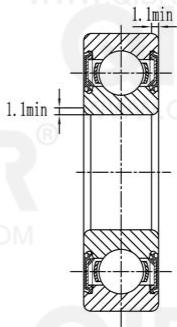

QIBR®
WWW.QIBR.COM

QIBR®
WWW.QIBR.COM

QIBR®
WWW.QIBR.COM

QIBR®
BEARINGS

LUOYANG QIBR BEARING CO., LTD
<http://www.QIBR.com>

Deep Groove Ball Bearing

PART NUMBER
16030 2RS