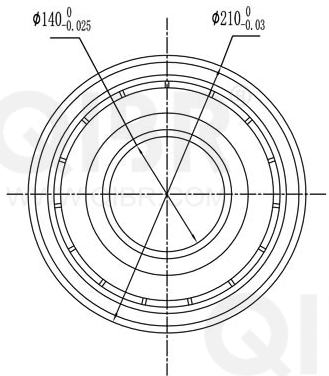

QIBR®
WWW.QIBR.COM

QIBR®
WWW.QIBR.COM

QIBR®
WWW.QIBR.COM

WWW.QIBR.COM

QIBR®
BEARINGS

LUOYANG QIBR BEARING CO., LTD
<http://www.QIBR.com>

Deep Groove Ball Bearing

PART NUMBER
16028ZZ