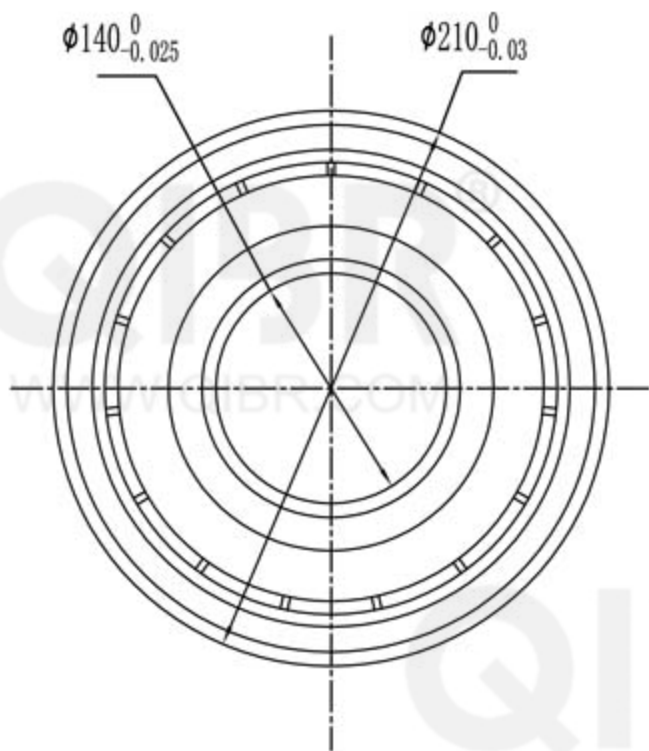

QIBR®  
WWW.QIBR.COM

QIBR®  
WWW.QIBR.COM

QIBR®  
WWW.QIBR.COM

QIBR®  
BEARINGS

LUOYANG QIBR BEARING CO., LTD  
<http://www.QIBR.com>

Deep Groove Ball Bearing

PART  
NUMBER 16028 2RZ