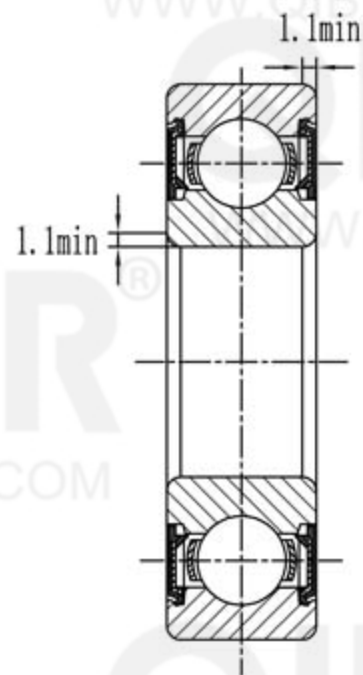

QIBR®  
WWW.QIBR.COM

QIBR®  
WWW.QIBR.COM

QIBR®  
WWW.QIBR.COM

QIBR®  
BEARINGS

LUOYANG QIBR BEARING CO., LTD  
<http://www.QIBR.com>

Deep Groove Ball Bearing

PART  
NUMBER 16028 2RZ