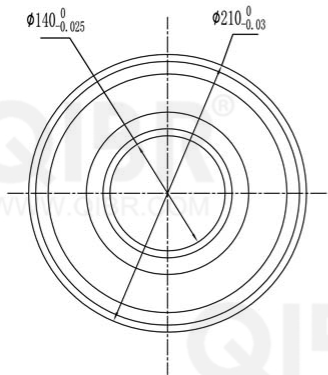

QIBR®  
WWW.QIBR.COM

QIBR®  
WWW.QIBR.COM

QIBR®  
WWW.QIBR.COM

**QIBR®**  
BEARINGS

LUOYANG QIBR BEARING CO., LTD  
<http://www.QIBR.com>

Deep Groove Ball Bearing

PART NUMBER  
16028 2RS