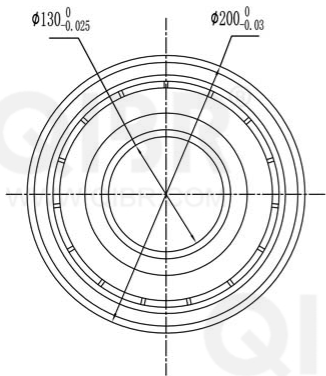

QIBR®
WWW.QIBR.COM

QIBR®
WWW.QIBR.COM

QIBR®
WWW.QIBR.COM

WWW.QIBR.COM

QIBR®
BEARINGS

LUOYANG QIBR BEARING CO., LTD
<http://www.QIBR.com>

Deep Groove Ball Bearing

PART
NUMBER 16026ZZ