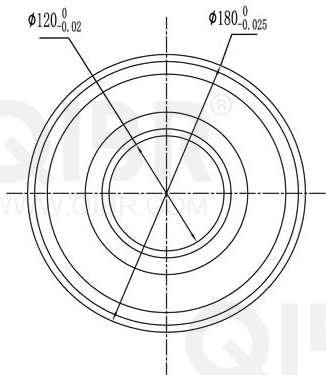

QIBR®  
WWW.QIBR.COM

QIBR®  
WWW.QIBR.COM

QIBR®  
WWW.QIBR.COM

QIBR®  
BEARINGS

LUOYANG QIBR BEARING CO., LTD  
<http://www.QIBR.com>

Deep Groove Ball Bearing

PART  
NUMBER 16024 2RS