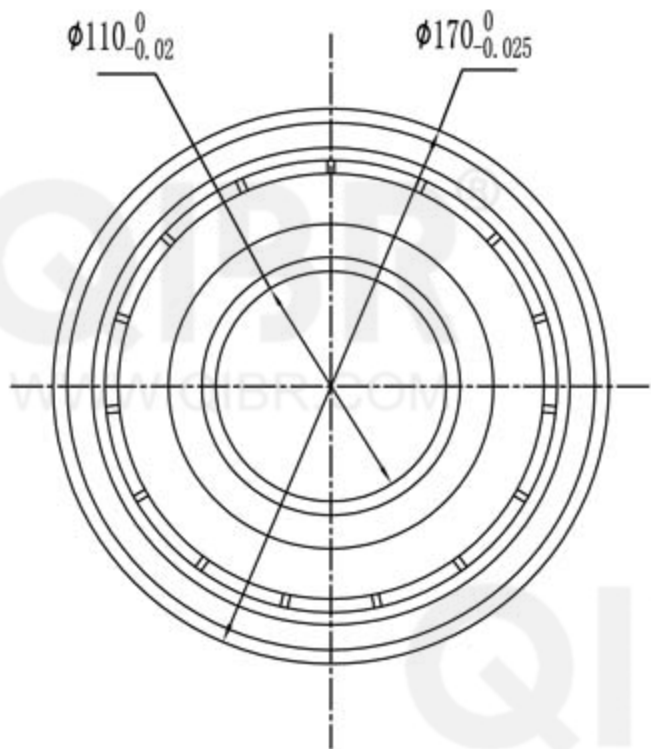

QIBR®  
WWW.QIBR.COM

QIBR®  
WWW.QIBR.COM

QIBR®  
WWW.QIBR.COM

QIBR®  
BEARINGS

LUOYANG QIBR BEARING CO., LTD  
<http://www.QIBR.com>

Deep Groove Ball Bearing

PART  
NUMBER 16022 2RZ