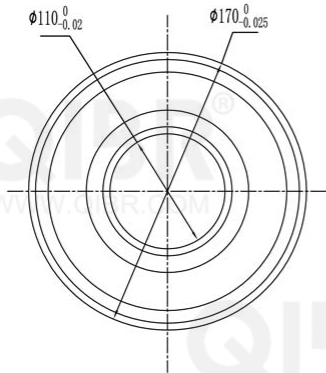

QIBR®
WWW.QIBR.COM

QIBR®
WWW.QIBR.COM

QIBR®
WWW.QIBR.COM

QIBR®
BEARINGS

LUOYANG QIBR BEARING CO., LTD
<http://www.QIBR.com>

Deep Groove Ball Bearing

PART NUMBER
16022 2RS