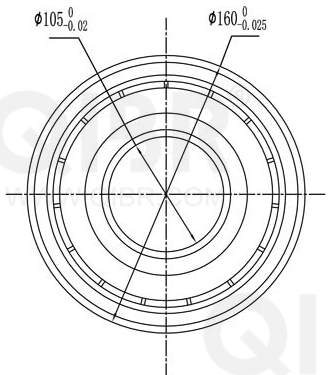

QIBR®
WWW.QIBR.COM

QIBR®
WWW.QIBR.COM

QIBR®
WWW.QIBR.COM

WWW.QIBR.COM

QIBR®
BEARINGS

LUOYANG QIBR BEARING CO., LTD
<http://www.QIBR.com>

Deep Groove Ball Bearing

PART
NUMBER 16021ZZ