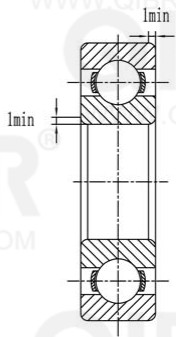

QIBR®
WWW.QIBR.COM

QIBR®
WWW.QIBR.COM

QIBR®
WWW.QIBR.COM

WWW.QIBR.COM

QIBR®
BEARINGS

LUOYANG QIBR BEARING CO., LTD
<http://www.QIBR.com>

Deep Groove Ball Bearing

PART NUMBER
16021