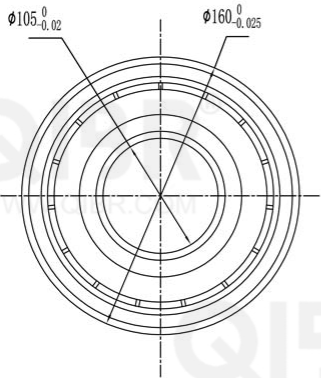

QIBR®
WWW.QIBR.COM

QIBR®
WWW.QIBR.COM

QIBR®
WWW.QIBR.COM

WWW.QIBR.COM

QIBR®
BEARINGS

LUOYANG QIBR BEARING CO., LTD
<http://www.QIBR.com>

Deep Groove Ball Bearing

PART NUMBER
16021