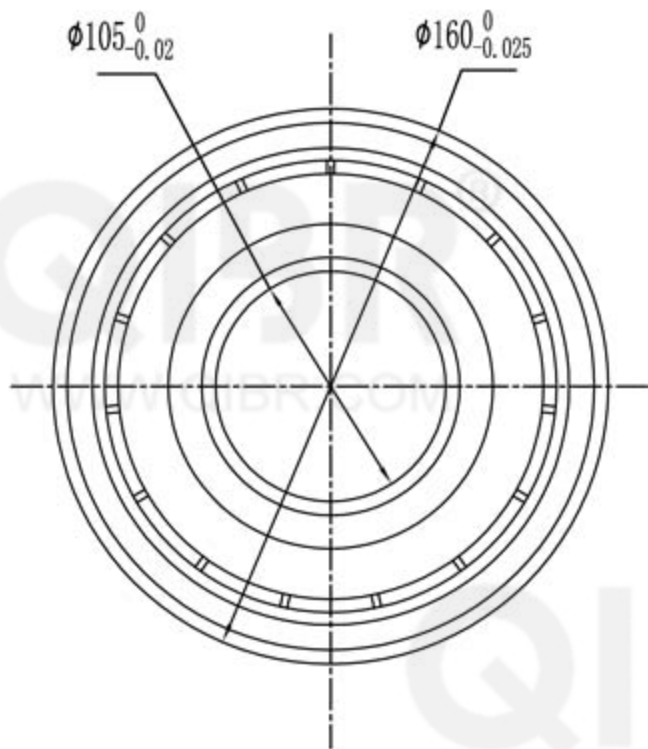

QIBR®
WWW.QIBR.COM

QIBR®
WWW.QIBR.COM

QIBR®
BEARINGS

LUOYANG QIBR BEARING CO., LTD
<http://www.QIBR.com>

Deep Groove Ball Bearing

PART
NUMBER 16021 2RZ