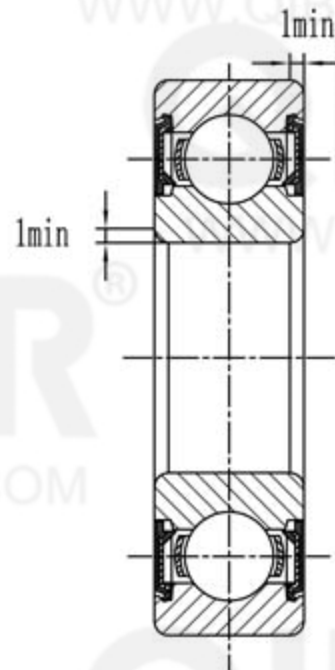

QIBR®
WWW.QIBR.COM

QIBR®
WWW.QIBR.COM

QIBR®
BEARINGS

LUOYANG QIBR BEARING CO., LTD
<http://www.QIBR.com>

Deep Groove Ball Bearing

PART
NUMBER 16021 2RZ