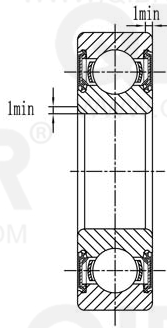

QIBR®
WWW.QIBR.COM

QIBR®
WWW.QIBR.COM

QIBR®
WWW.QIBR.COM

QIBR®
BEARINGS

LUOYANG QIBR BEARING CO., LTD
<http://www.QIBR.com>

Deep Groove Ball Bearing

PART
NUMBER 16021 2RS