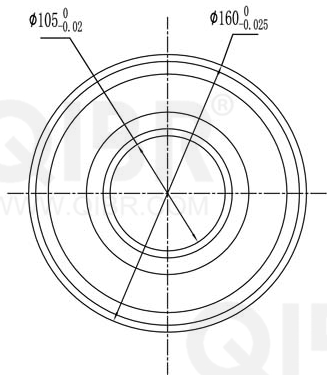

QIBR®
WWW.QIBR.COM

QIBR®
WWW.QIBR.COM

QIBR®
WWW.QIBR.COM

QIBR®
BEARINGS

LUOYANG QIBR BEARING CO., LTD
<http://www.QIBR.com>

Deep Groove Ball Bearing

PART
NUMBER 16021 2RS