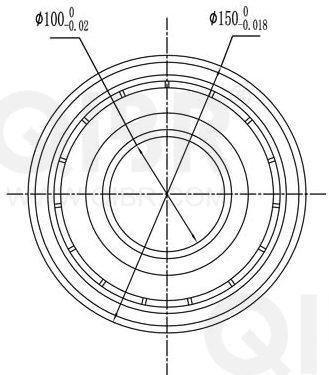

QIBR®
WWW.QIBR.COM

QIBR®
WWW.QIBR.COM

QIBR®
WWW.QIBR.COM

QIBR®
BEARINGS

LUOYANG QIBR BEARING CO., LTD
<http://www.QIBR.com>

Deep Groove Ball Bearing

PART
NUMBER 16020ZZ