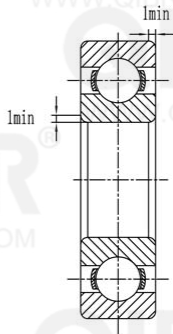

QIBR®
WWW.QIBR.COM

QIBR®
WWW.QIBR.COM

QIBR®
WWW.QIBR.COM

WWW.QIBR.COM

QIBR®
BEARINGS

LUOYANG QIBR BEARING CO., LTD
<http://www.QIBR.com>

Deep Groove Ball Bearing

PART NUMBER
16020