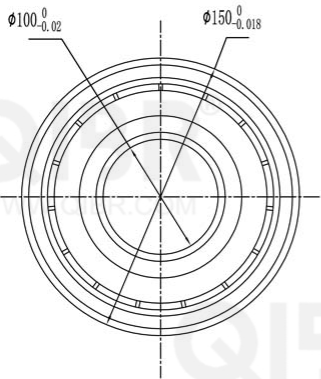

QIBR®
WWW.QIBR.COM

QIBR®
WWW.QIBR.COM

QIBR®
WWW.QIBR.COM

WWW.QIBR.COM

QIBR®
BEARINGS

LUOYANG QIBR BEARING CO., LTD
<http://www.QIBR.com>

Deep Groove Ball Bearing

PART NUMBER
16020