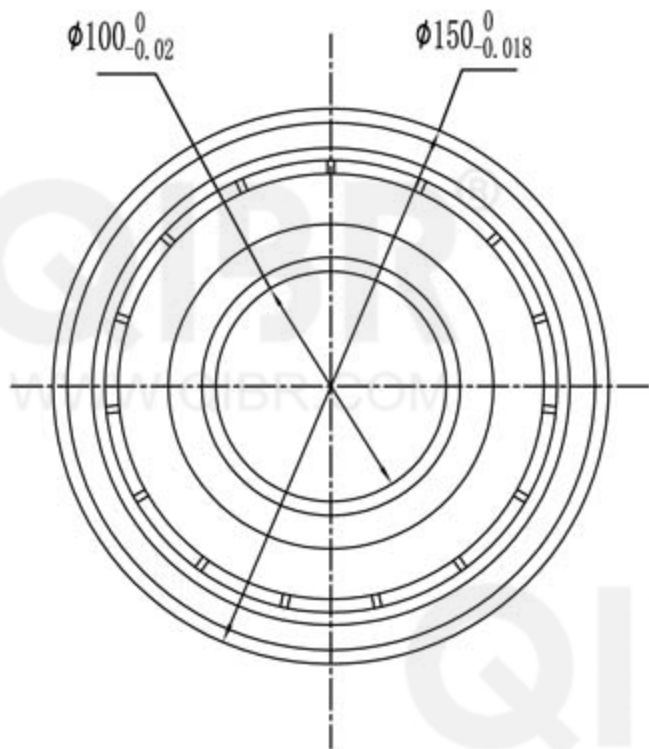

QIBR®  
WWW.QIBR.COM

QIBR®  
WWW.QIBR.COM

QIBR®  
BEARINGS

LUOYANG QIBR BEARING CO., LTD  
<http://www.QIBR.com>

Deep Groove Ball Bearing

PART  
NUMBER 16020 2RZ