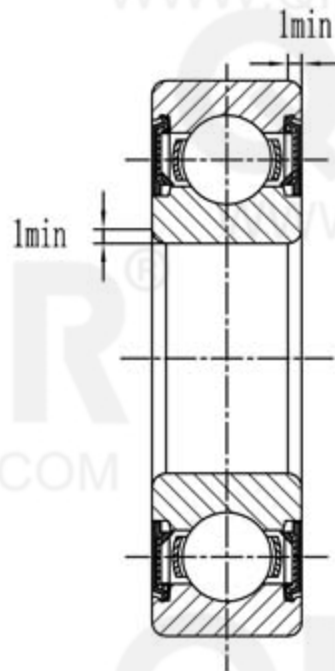

QIBR®  
WWW.QIBR.COM

QIBR®  
WWW.QIBR.COM

QIBR®  
BEARINGS

LUOYANG QIBR BEARING CO., LTD  
<http://www.QIBR.com>

Deep Groove Ball Bearing

PART  
NUMBER 16020 2RZ