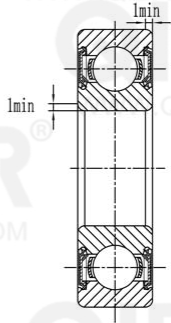

QIBR®
WWW.QIBR.COM

QIBR®
WWW.QIBR.COM

QIBR®
WWW.QIBR.COM

QIBR®
BEARINGS

LUOYANG QIBR BEARING CO., LTD
<http://www.QIBR.com>

Deep Groove Ball Bearing

PART NUMBER
16020 2RS