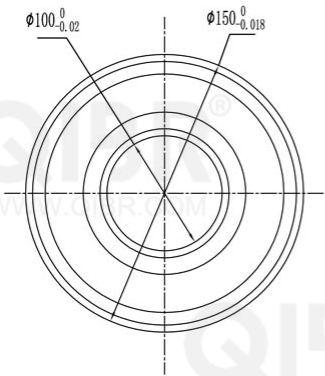

QIBR®
WWW.QIBR.COM

QIBR®
WWW.QIBR.COM

QIBR®
WWW.QIBR.COM

QIBR®
BEARINGS

LUOYANG QIBR BEARING CO., LTD
<http://www.QIBR.com>

Deep Groove Ball Bearing

PART NUMBER
16020 2RS