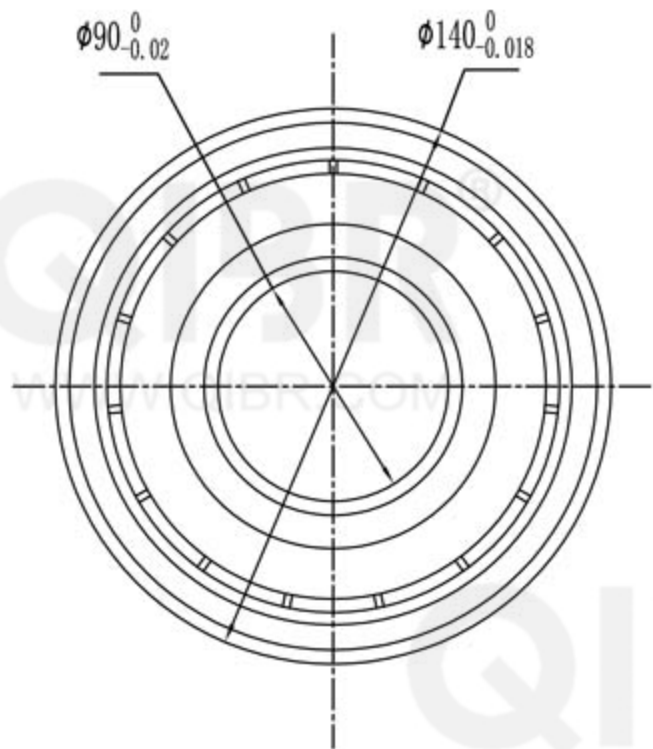

QIBR®  
WWW.QIBR.COM

QIBR®  
WWW.QIBR.COM

QIBR®  
WWW.QIBR.COM

QIBR®  
BEARINGS

LUOYANG QIBR BEARING CO., LTD  
<http://www.QIBR.com>

Deep Groove Ball Bearing

PART  
NUMBER 16018 2RZ