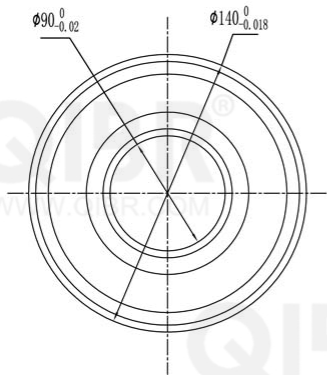

QIBR®
WWW.QIBR.COM

QIBR®
WWW.QIBR.COM

QIBR®
WWW.QIBR.COM

QIBR®
BEARINGS

LUOYANG QIBR BEARING CO., LTD
<http://www.QIBR.com>

Deep Groove Ball Bearing

PART
NUMBER 16018 2RS