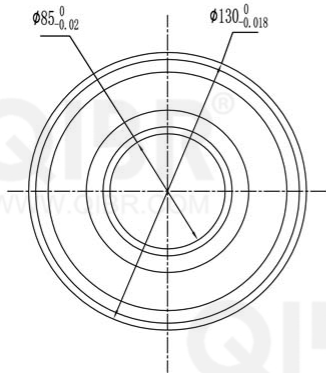

QIBR®
WWW.QIBR.COM

QIBR®
WWW.QIBR.COM

QIBR®
WWW.QIBR.COM

QIBR®
BEARINGS

LUOYANG QIBR BEARING CO., LTD
<http://www.QIBR.com>

Deep Groove Ball Bearing

PART NUMBER
16017 2RS