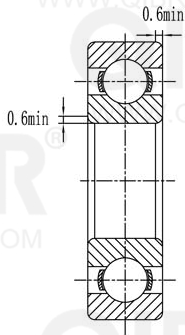

QIBR®
WWW.QIBR.COM

QIBR®
WWW.QIBR.COM

QIBR®
WWW.QIBR.COM

WWW.QIBR.COM

QIBR®
BEARINGS

LUOYANG QIBR BEARING CO., LTD
<http://www.QIBR.com>

Deep Groove Ball Bearing

PART
NUMBER 16016