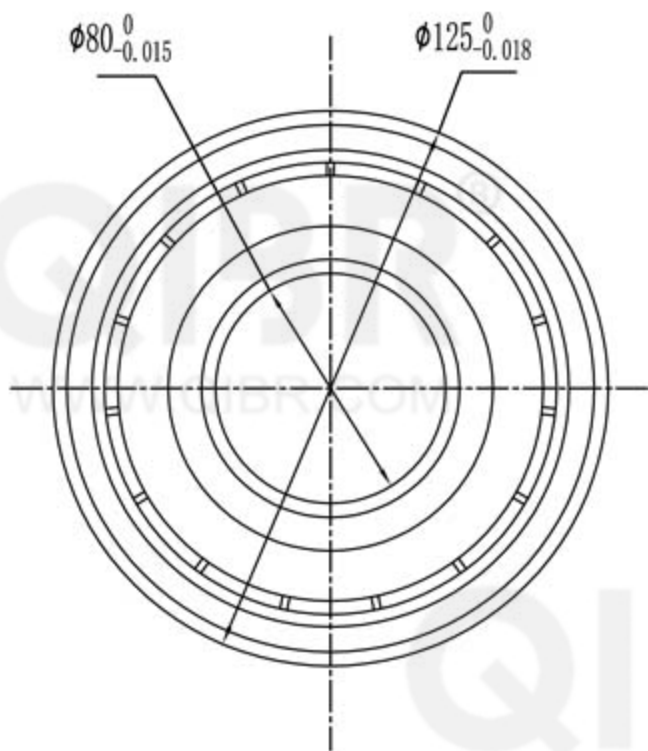

QIBR®
WWW.QIBR.COM

QIBR®
WWW.QIBR.COM

QIBR®
BEARINGS

LUOYANG QIBR BEARING CO., LTD
<http://www.QIBR.com>

Deep Groove Ball Bearing

PART
NUMBER 16016 2RZ