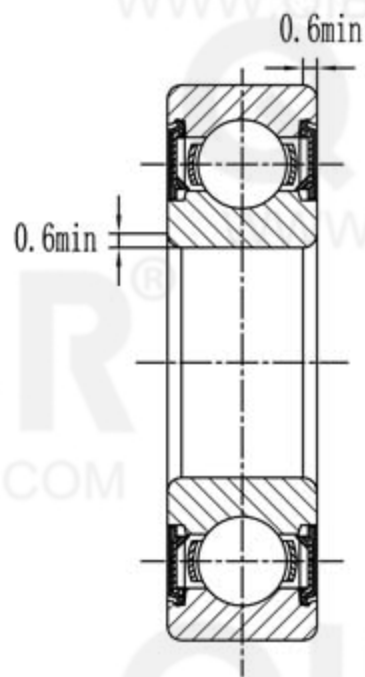

QIBR®
WWW.QIBR.COM

QIBR®
WWW.QIBR.COM

QIBR®
BEARINGS

LUOYANG QIBR BEARING CO., LTD
<http://www.QIBR.com>

Deep Groove Ball Bearing

PART
NUMBER 16016 2RZ