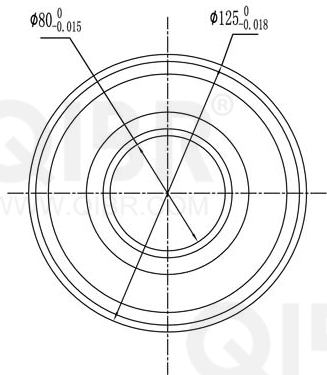

QIBR®  
WWW.QIBR.COM

QIBR®  
WWW.QIBR.COM

QIBR®  
WWW.QIBR.COM

QIBR®  
BEARINGS

LUOYANG QIBR BEARING CO., LTD  
<http://www.QIBR.com>

Deep Groove Ball Bearing

PART NUMBER  
16016 2RS