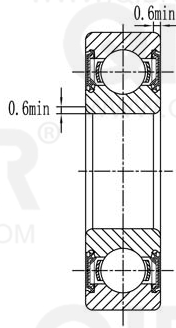

QIBR®  
WWW.QIBR.COM

QIBR®  
WWW.QIBR.COM

QIBR®  
WWW.QIBR.COM

QIBR®  
BEARINGS

LUOYANG QIBR BEARING CO., LTD  
<http://www.QIBR.com>

Deep Groove Ball Bearing

PART NUMBER  
16016 2RS