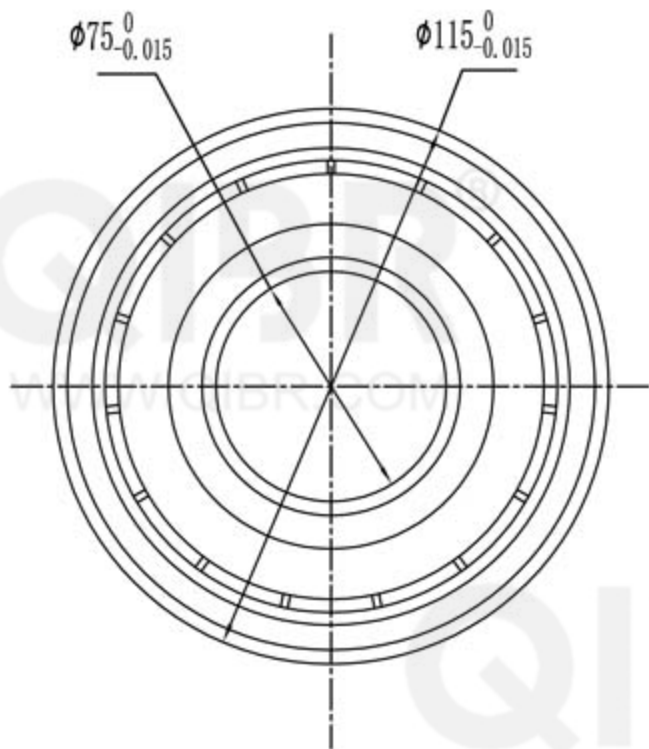

QIBR®
WWW.QIBR.COM

QIBR®
WWW.QIBR.COM

QIBR®
BEARINGS

LUOYANG QIBR BEARING CO., LTD
<http://www.QIBR.com>

Deep Groove Ball Bearing

PART
NUMBER 16015 2RZ