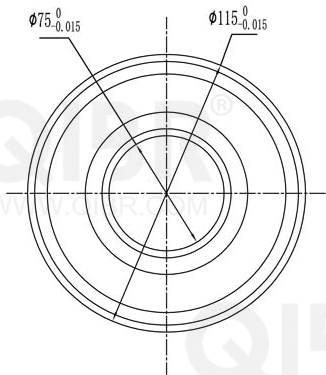

QIBR®
WWW.QIBR.COM

QIBR®
WWW.QIBR.COM

QIBR®
WWW.QIBR.COM

QIBR®
BEARINGS

LUOYANG QIBR BEARING CO., LTD
<http://www.QIBR.com>

Deep Groove Ball Bearing

PART
NUMBER 16015 2RS