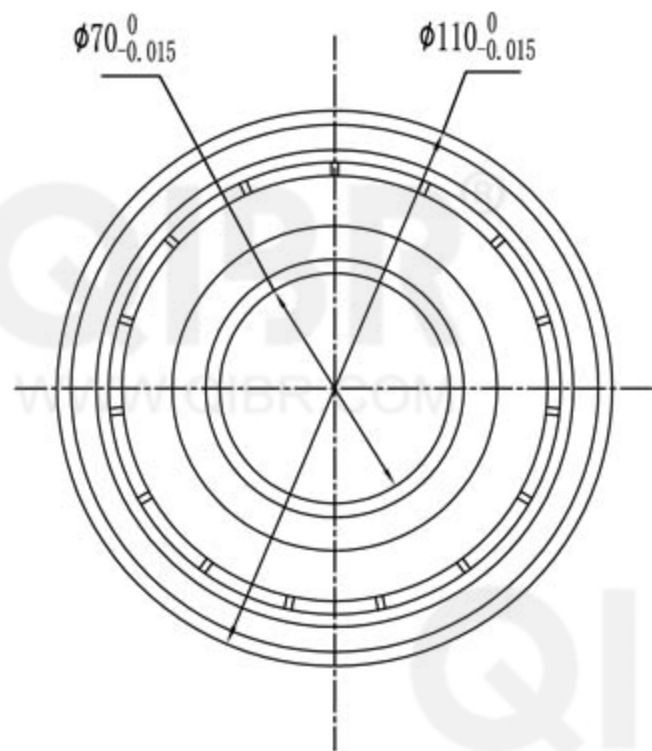

QIBR®  
WWW.QIBR.COM

QIBR®  
WWW.QIBR.COM

QIBR®  
WWW.QIBR.COM

QIBR®  
BEARINGS

LUOYANG QIBR BEARING CO., LTD  
<http://www.QIBR.com>

Deep Groove Ball Bearing

PART  
NUMBER 16014 2RZ