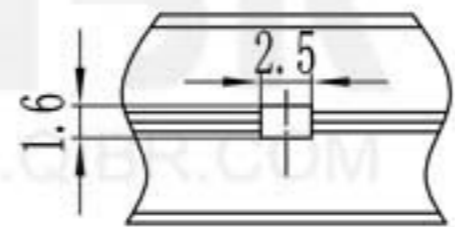

OIL HOLE DETAILS

QIBR[®] BEARINGS		LUOYANG QIBR BEARING CO., LTD http://www.QIBR.com	
CROSS ROLLER BEARING		PART NUMBER	QRA16013UU