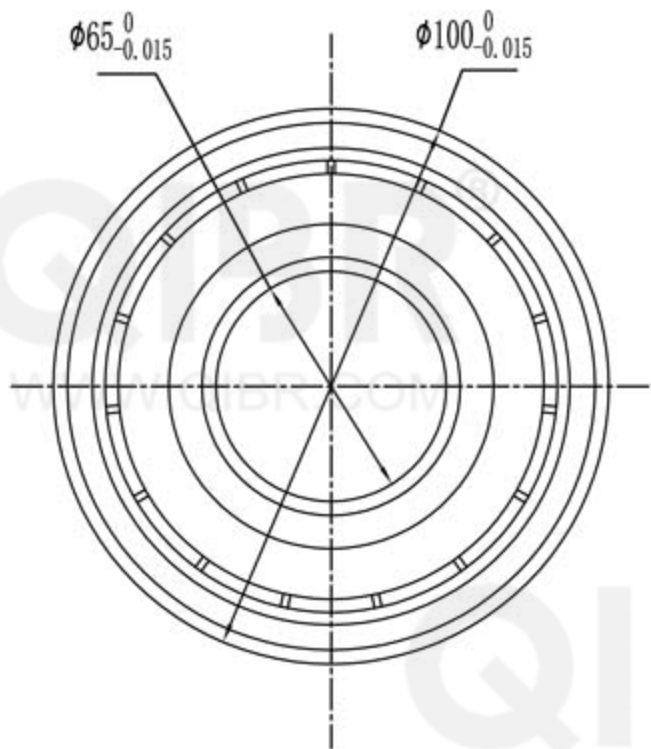

QIBR®
WWW.QIBR.COM

QIBR®
WWW.QIBR.COM

QIBR®
WWW.QIBR.COM

QIBR®
BEARINGS

LUOYANG QIBR BEARING CO., LTD
<http://www.QIBR.com>

Deep Groove Ball Bearing

PART
NUMBER 16013 2RZ