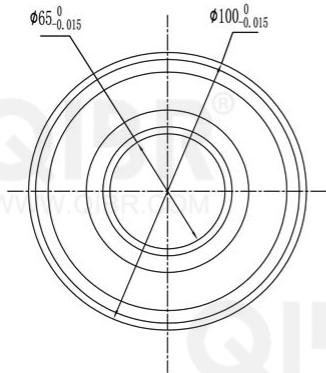

QIBR®  
WWW.QIBR.COM

QIBR®  
WWW.QIBR.COM

QIBR®  
WWW.QIBR.COM

**QIBR®** LUOYANG QIBR BEARING CO., LTD  
BEARINGS <http://www.QIBR.com>

Deep Groove Ball Bearing

PART NUMBER  
16013 2RS