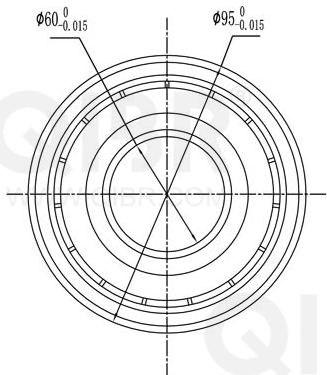

QIBR®
WWW.QIBR.COM

QIBR®
WWW.QIBR.COM

QIBR®
WWW.QIBR.COM

QIBR®
BEARINGS

LUOYANG QIBR BEARING CO., LTD
<http://www.QIBR.com>

Deep Groove Ball Bearing

PART
NUMBER 16012ZZ