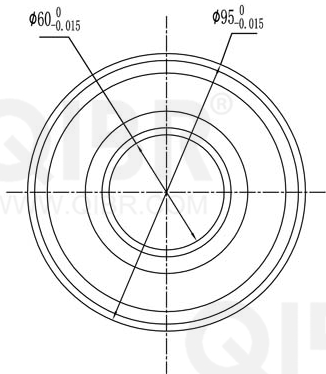

QIBR®
WWW.QIBR.COM

QIBR®
WWW.QIBR.COM

QIBR®
WWW.QIBR.COM

QIBR®
BEARINGS

LUOYANG QIBR BEARING CO., LTD
<http://www.QIBR.com>

Deep Groove Ball Bearing

PART
NUMBER 16012 2RS