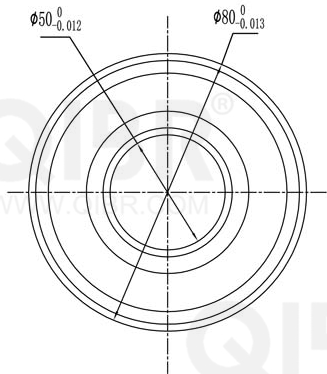

QIBR®
WWW.QIBR.COM

QIBR®
WWW.QIBR.COM

QIBR®
WWW.QIBR.COM

QIBR®
BEARINGS

LUOYANG QIBR BEARING CO., LTD
<http://www.QIBR.com>

Deep Groove Ball Bearing

PART
NUMBER 16010 2RS