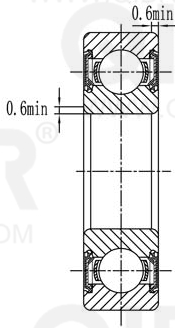

QIBR®
WWW.QIBR.COM

QIBR®
WWW.QIBR.COM

QIBR®
WWW.QIBR.COM

QIBR®
BEARINGS

LUOYANG QIBR BEARING CO., LTD
<http://www.QIBR.com>

Deep Groove Ball Bearing

PART
NUMBER 16010 2RS