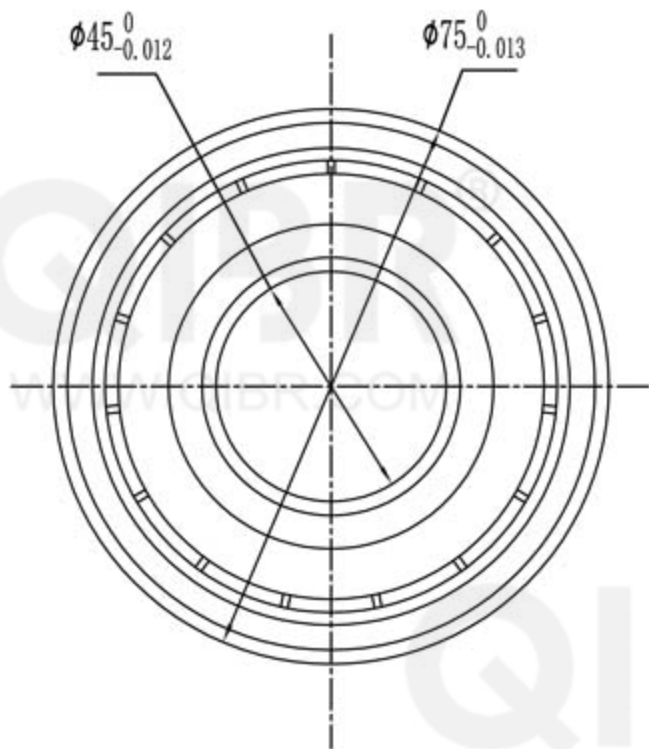

QIBR®
WWW.QIBR.COM

QIBR®
WWW.QIBR.COM

QIBR®
BEARINGS

LUOYANG QIBR BEARING CO., LTD
<http://www.QIBR.com>

Deep Groove Ball Bearing

PART
NUMBER 16009 2RZ