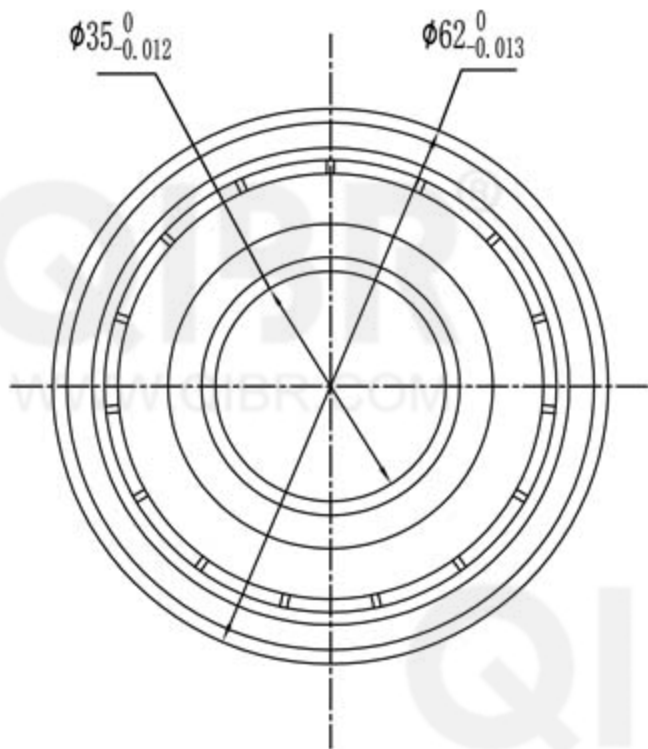

QIBR®
WWW.QIBR.COM

QIBR®
WWW.QIBR.COM

QIBR®
BEARINGS

LUOYANG QIBR BEARING CO., LTD
<http://www.QIBR.com>

Deep Groove Ball Bearing

PART
NUMBER 16007 2RZ