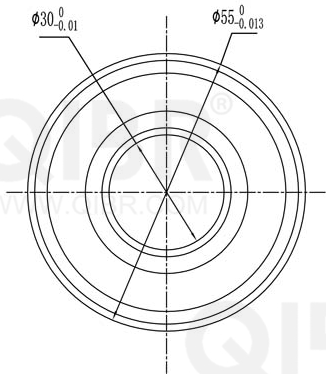

QIBR®
WWW.QIBR.COM

QIBR®
WWW.QIBR.COM

QIBR®
WWW.QIBR.COM

QIBR®
BEARINGS

LUOYANG QIBR BEARING CO., LTD
<http://www.QIBR.com>

Deep Groove Ball Bearing

PART
NUMBER 16006 2RS