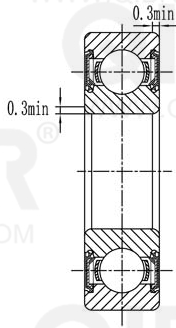

QIBR®
WWW.QIBR.COM

QIBR®
WWW.QIBR.COM

QIBR®
WWW.QIBR.COM

QIBR®
BEARINGS

LUOYANG QIBR BEARING CO., LTD
<http://www.QIBR.com>

Deep Groove Ball Bearing

PART
NUMBER 16006 2RS