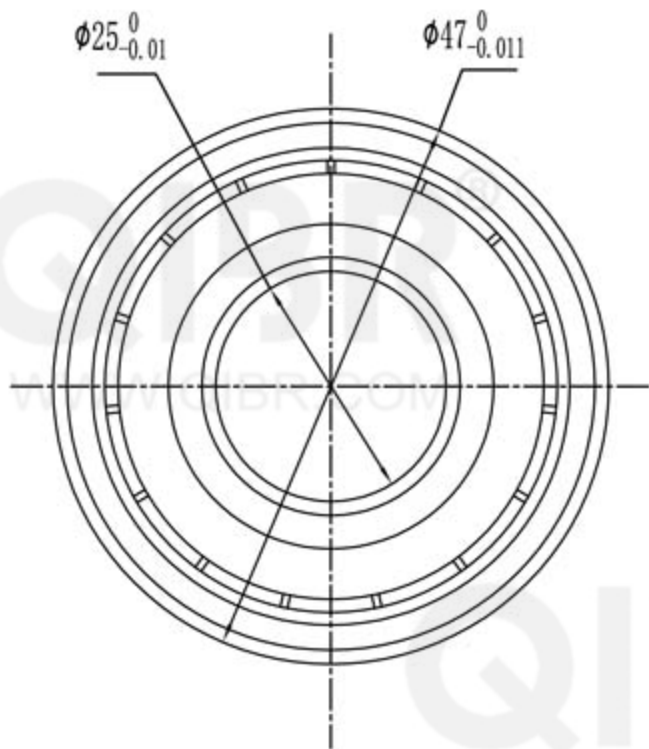

QIBR®
WWW.QIBR.COM

QIBR®
WWW.QIBR.COM

QIBR®
BEARINGS

LUOYANG QIBR BEARING CO., LTD
<http://www.QIBR.com>

Deep Groove Ball Bearing

PART
NUMBER 16005 2RZ