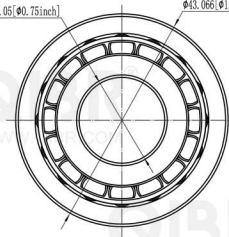

QIBR®
WWW.QIBR.COM

WWW.QIBR.COM

φ19.05 [φ0.75inch]

φ43.066 [φ1.6955inch]

11.153 [0.4391inch]

4.851 [0.1910inch]

2.362 [0.0930inch]

φ19.992 [φ1.5745inch]

9.525 [0.375inch]

WWW.QIBR.COM

QIBR®
BEARINGS

LUOYANG QIBR BEARING CO., LTD

<http://www.QIBR.com>

TAPERED ROLLER
BEARING

PART
NUMBER
Q06075-A6157-B