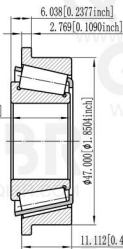

QIBR®
WWW.QIBR.COM

QIBR®
WWW.QIBR.COM

φ19.05 [φ0.75inch]

φ50.861 [φ2.0024inch]

14.381 [0.5662inch]

QIBR®
BEARINGS

LUOYANG QIBR BEARING CO., LTD
<http://www.QIBR.com>

TAPERED ROLLER
BEARING

PART
NUMBER Q05075-05185-B