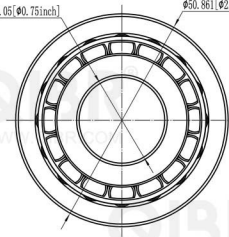

QIBR®
WWW.QIBR.COM

QIBR®
WWW.QIBR.COM

φ19.05 [φ0.75inch]

φ50.861 [φ2.0024inch]

14.381 [0.5662inch]

QIBR®
BEARINGS

LUOYANG QIBR BEARING CO., LTD
<http://www.QIBR.com>

TAPERED ROLLER
BEARING

PART
NUMBER Q05075-05185-B