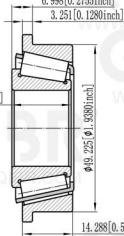

QIBR®  
WWW.QIBR.COM

QIBR®  
WWW.QIBR.COM

φ19.05 [φ0.75inch]

φ53.081 [φ2.0898inch]

19.05 [0.75inch]

6.998 [0.2755inch]

3.251 [0.1280inch]

φ19.225 [φ1.9380inch]

14.288 [0.5625inch]

WWW.QIBR.COM

QIBR®  
BEARINGS

LUOYANG QIBR BEARING CO., LTD

<http://www.QIBR.com>

TAPERED ROLLER  
BEARING

PART  
NUMBER  
Q09067-09195AB