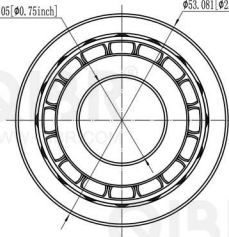

QIBR®  
WWW.QIBR.COM

QIBR®  
WWW.QIBR.COM

φ19.05 [φ0.75inch]

φ53.081 [φ2.0898inch]

19.05 [0.75inch]

6.998 [0.2755inch]

3.251 [0.1280inch]

φ19.225 [φ1.9380inch]

14.288 [0.5625inch]

WWW.QIBR.COM

QIBR®  
BEARINGS

LUOYANG QIBR BEARING CO., LTD

<http://www.QIBR.com>

TAPERED ROLLER  
BEARING

PART  
NUMBER  
Q09067-09195AB