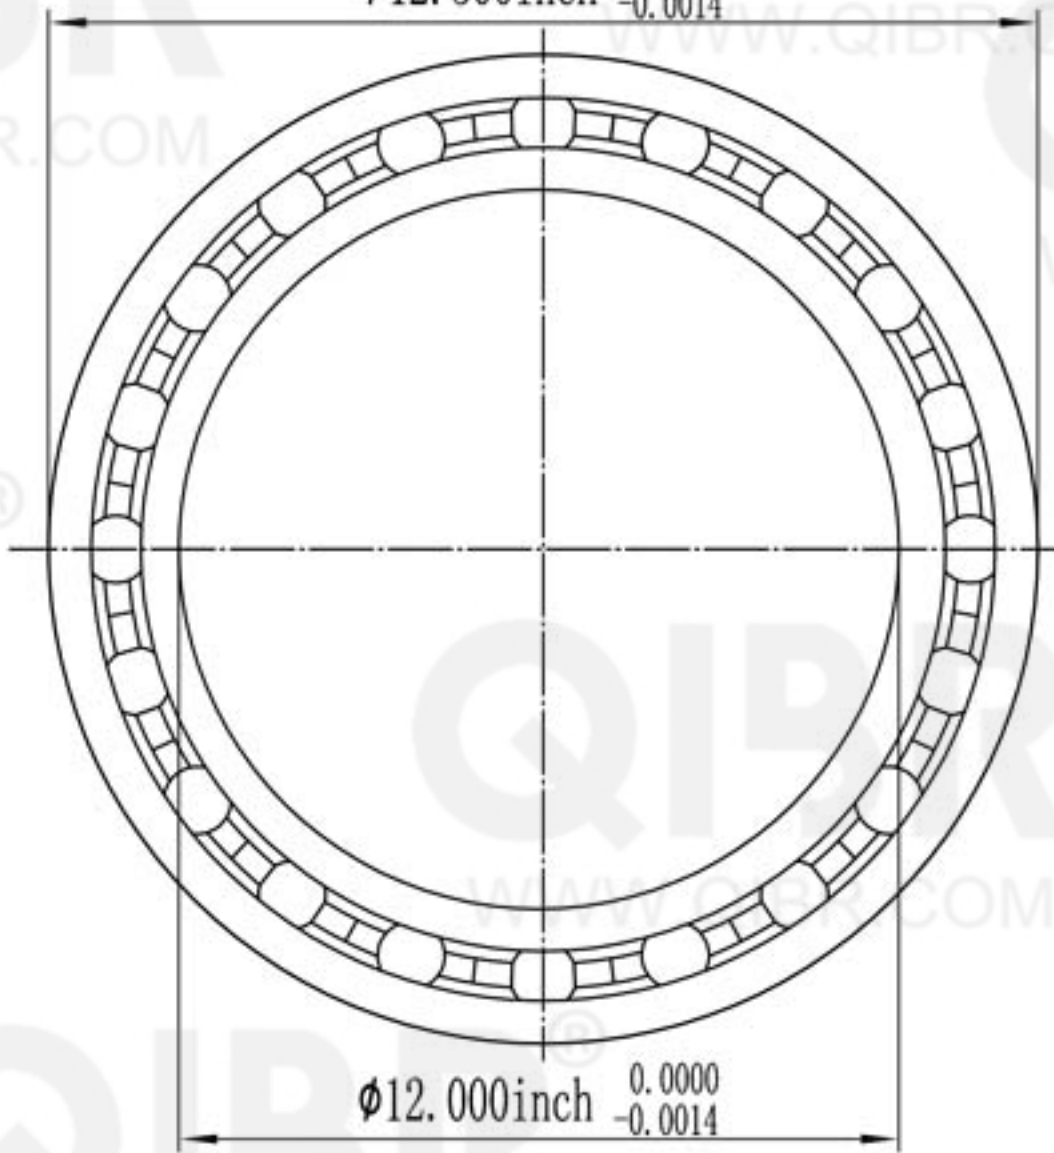

0.250inch $\begin{matrix} 0.000 \\ -0.005 \end{matrix}$

$\phi 12.500$ inch $\begin{matrix} 0.0000 \\ -0.0014 \end{matrix}$

QIBR[®]
BEARINGS

LUOYANG QIBR BEARING CO., LTD
<http://www.QIBR.com>

THIN SECTION
FOUR-POINT CONTACT
BALL BEARING

PART
NUMBER QSA120XP0